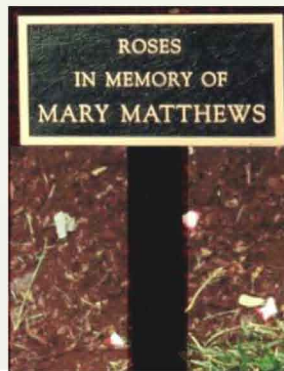

Krause Monument Company has partnered with many educational, municipal and private organizations to provide durable, beautiful and cost effective products for commemoration, donor recognition and signage purposes. We work with a variety of materials including bronze, aluminum, granite and natural stone.

We can assist you with standard products like the bronze plaque shown below or offer one of our in-house designers when your project calls for something more distinctive. Bronze products are sourced through the world's leading manufacturer of cast bronze architectural plaques, assuring the highest levels of quality and design. Stone products are carved right here in our Viroqua, WI manufacturing plant, allowing us to closely supervise every stage of the design and carving process.

Experience the convenience of one-stop shopping, along with competitive pricing when you work with the Krause Monument Company. We look forward to assisting you in any way we can.