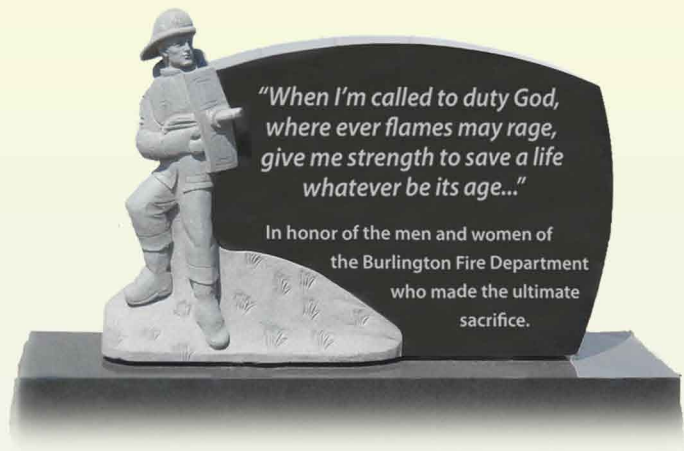

Krause Monument Company has partnered with many educational, municipal and private organizations to provide durable, beautiful and cost effective products for commemoration, donor recognition and signage purposes. We work with a variety of materials including bronze, aluminum, granite and natural stone.

We can assist you with standard products like the bronze plaque shown below or offer one of our in-house designers when your project calls for something more distinctive. Bronze products are sourced through the world's leading manufacturer of cast bronze architectural plaques, assuring the highest levels of quality and design. Stone products are carved right here in our Viroqua, WI manufacturing plant, allowing us to closely supervise every stage of the design and carving process.

Experience the convenience of one-stop shopping, along with competitive pricing when you work with the Krause Monument Company. We look forward to assisting you in any way we can.